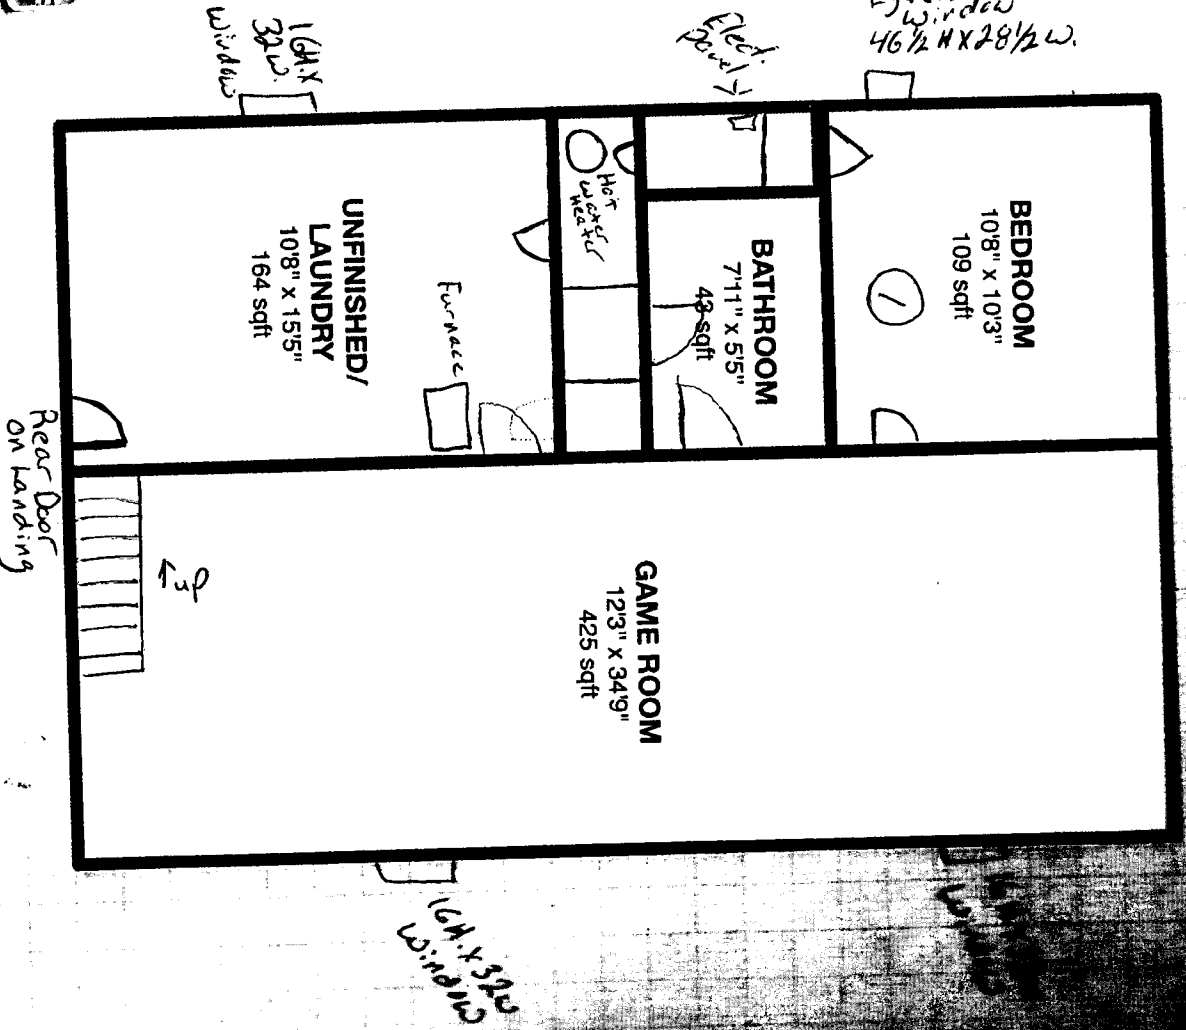

Andrii Gorbunov  
7.28.17

714 S. College

70 sq ft  
Per/Person

INTERIOR DESIGN FOR IPAD  
www.interior-design-ipad.com

6'4" H x 4'0" W

6'4" H x 2'8" W  
6'4" H x 2'8" W

6'4" H x 3'8" W

5'7" H x 2'8" W

6'4" H x 2'8" W  
6'4" H x 2'8" W

6'4" H x 2'8" W  
6'4" H x 2'8" W

5'7" H x 2'8" W  
Window

6'4" H x 3'2" W  
Window

Main Floor

Front Door

Hallway

Shower

Rear Door

Down

Down

714 S. College

Image-1.jpg

Basement