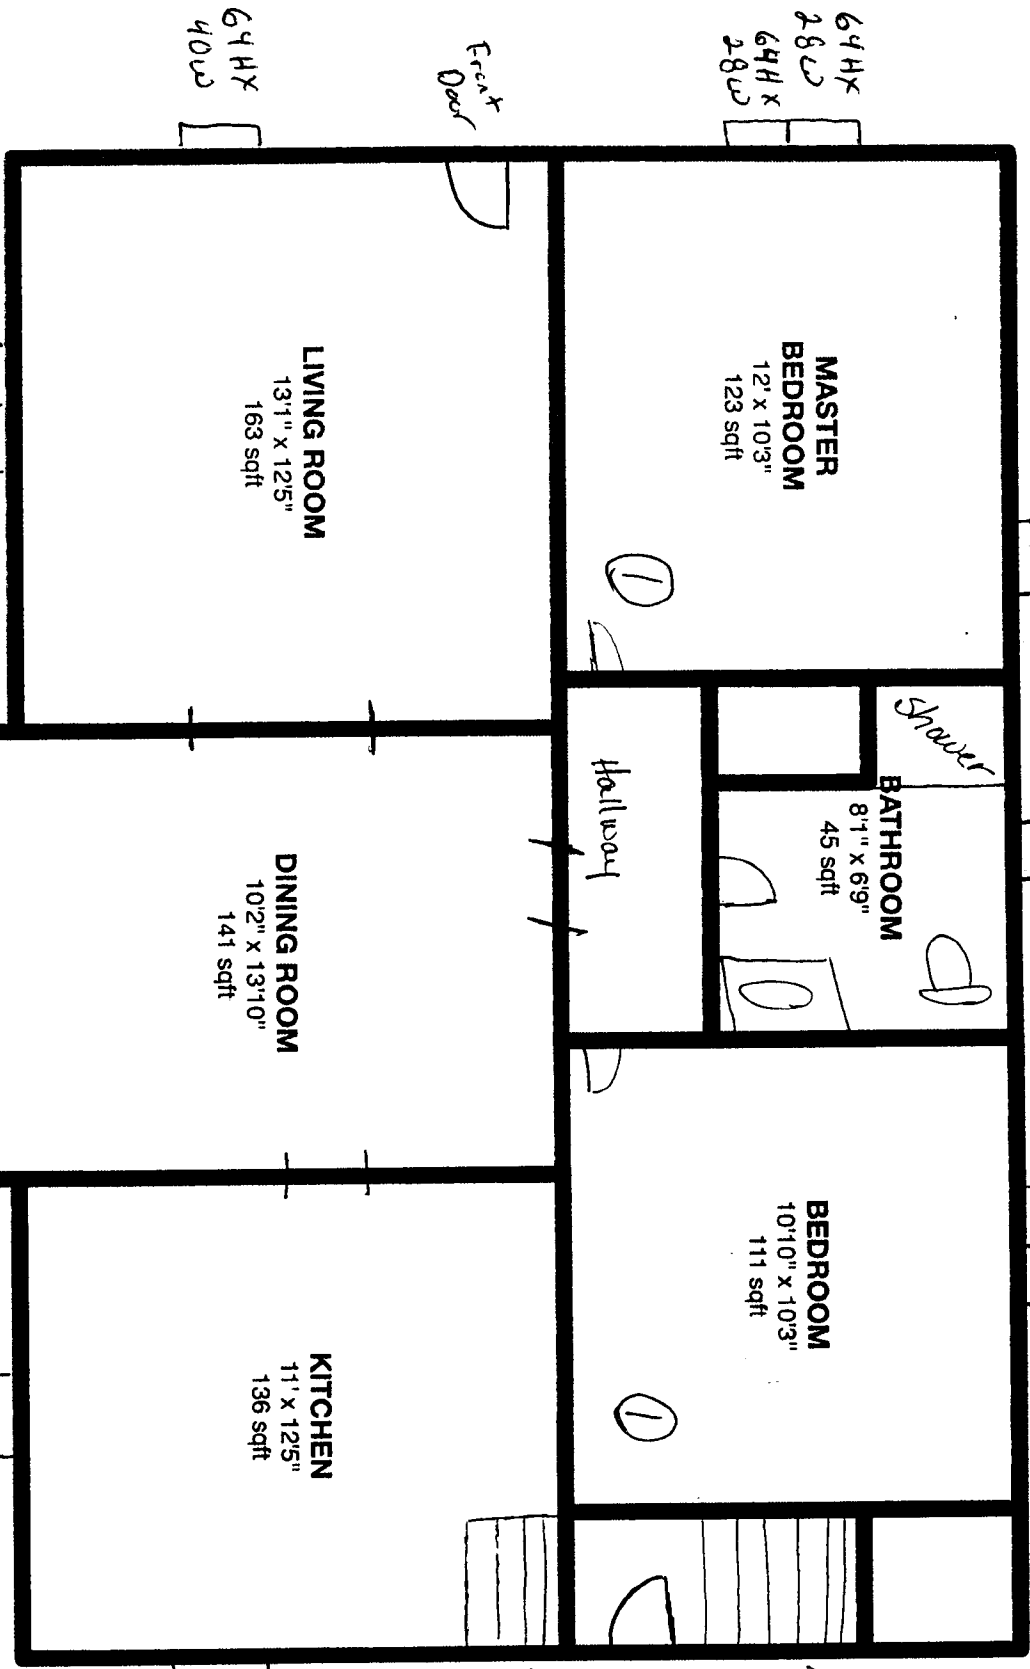

Andrii Gorbunov  
7.28.17

714 S. College

70 sq ft  
Per/Person

INTERIOR DESIGN FOR IPAD  
www.interior-design-ipad.com

6'4" H x 4'0" W

6'4" H x 2'8" W  
6'4" H x 2'8" W

6'4" H x 3'8" W

5'7" H x 2'8" W

6'4" H x 2'8" W  
6'4" H x 2'8" W

6'4" H x 2'8" W  
6'4" H x 2'8" W

5'7" H x 2'8" W  
Window

6'4" H x 3'2" W  
Window

Main Floor

Front Door

Hallway

Shower

Rear Door

Down

Down

714 S. College

Image-1.jpg

Basement